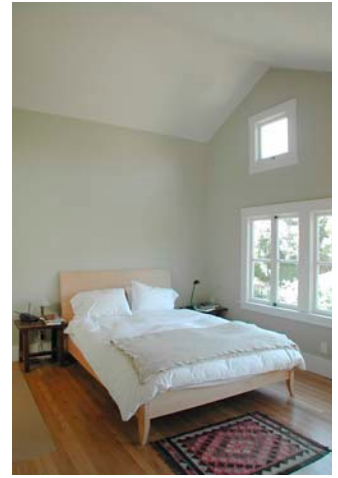

## Prince Street Residence

BERKELEY, CALIFORNIA

### DESCRIPTION

The interior of this traditional Berkeley Craftsman Brown Shingle was transformed into a more modern house. Several small rooms at the back of the house were combined into a new kitchen and family room that open out to the large rear yard. Bedrooms were rearranged to improve circulation, and a new master bedroom suite and bathroom overlook the rear yard from above.